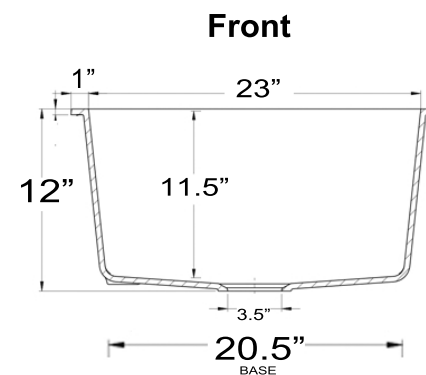

# Rockport Collection

25" x 22" Dualmount Granite Composite  
Laundry Sink

model:

**PR2522-DM-BL**

**Nantucket**  
S I N K S

www.NantucketSinksUSA.com  
info@nantucketsinksusa.com

OVERALL DIMENSIONS	INTERIOR BOWL	INTERIOR DEPTH	EXTERIOR BASE	DRAIN DIMENSIONS
25"W x 21.75"L x 12" TOP EDGE	22"W x 17.25"L	11.5"	20.5"W X 15" L TAPERED BOWL	3.5"