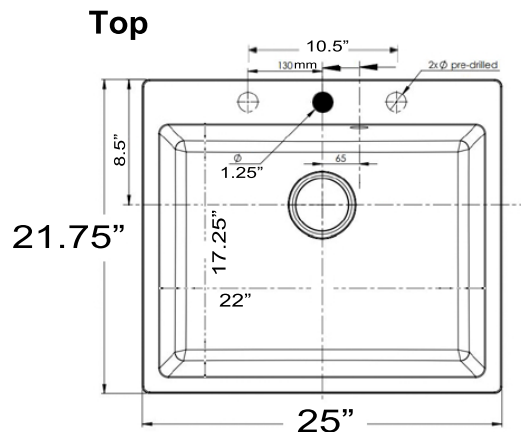

# Rockport Collection

25" x 22" Dualmount Granite Composite  
Laundry Sink

model:

**PR2522-DM-BL**

**Nantucket**  
S I N K S

www.NantucketSinksUSA.com  
info@nantucketsinksusa.com

OVERALL DIMENSIONS	INTERIOR BOWL	INTERIOR DEPTH	EXTERIOR BASE	DRAIN DIMENSIONS
25"W x 21.75"L x 12" TOP EDGE	22"W x 17.25"L	11.5"	20.5"W X 15" L TAPERED BOWL	3.5"